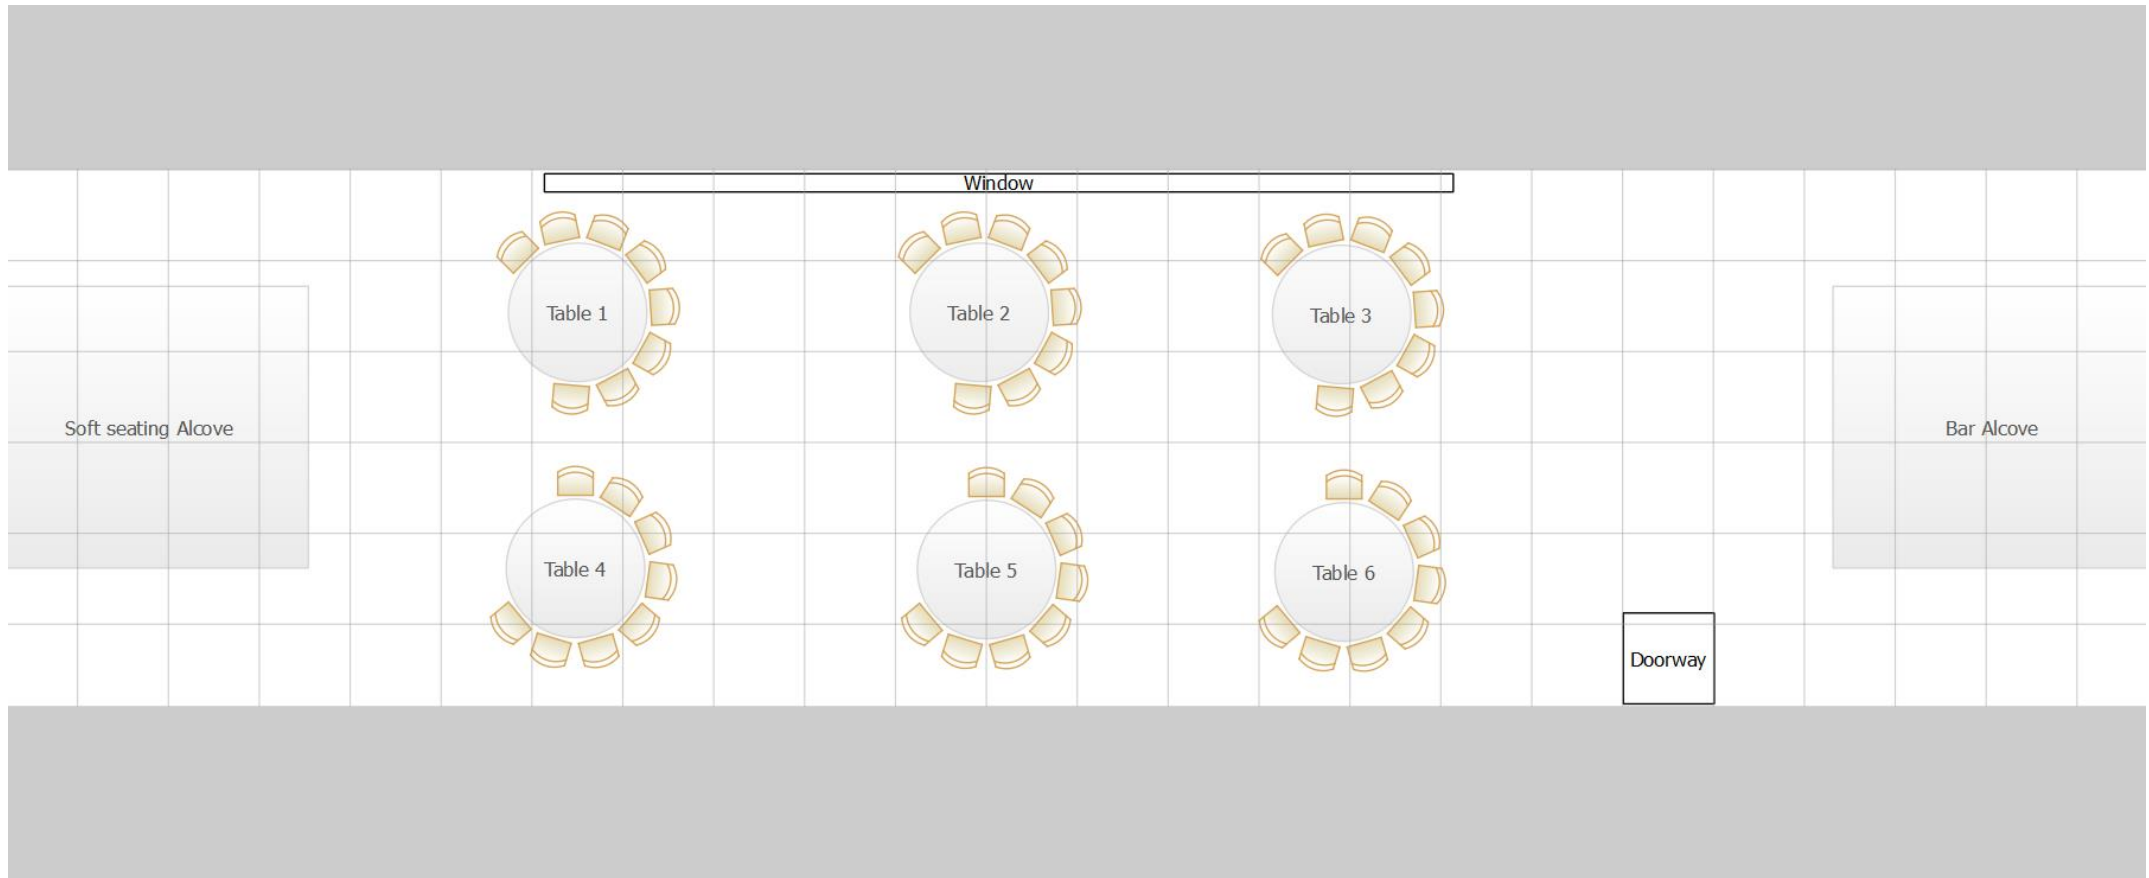

Seated – 70pax

Cabaret style – 50pax

Theatre style – 70pax